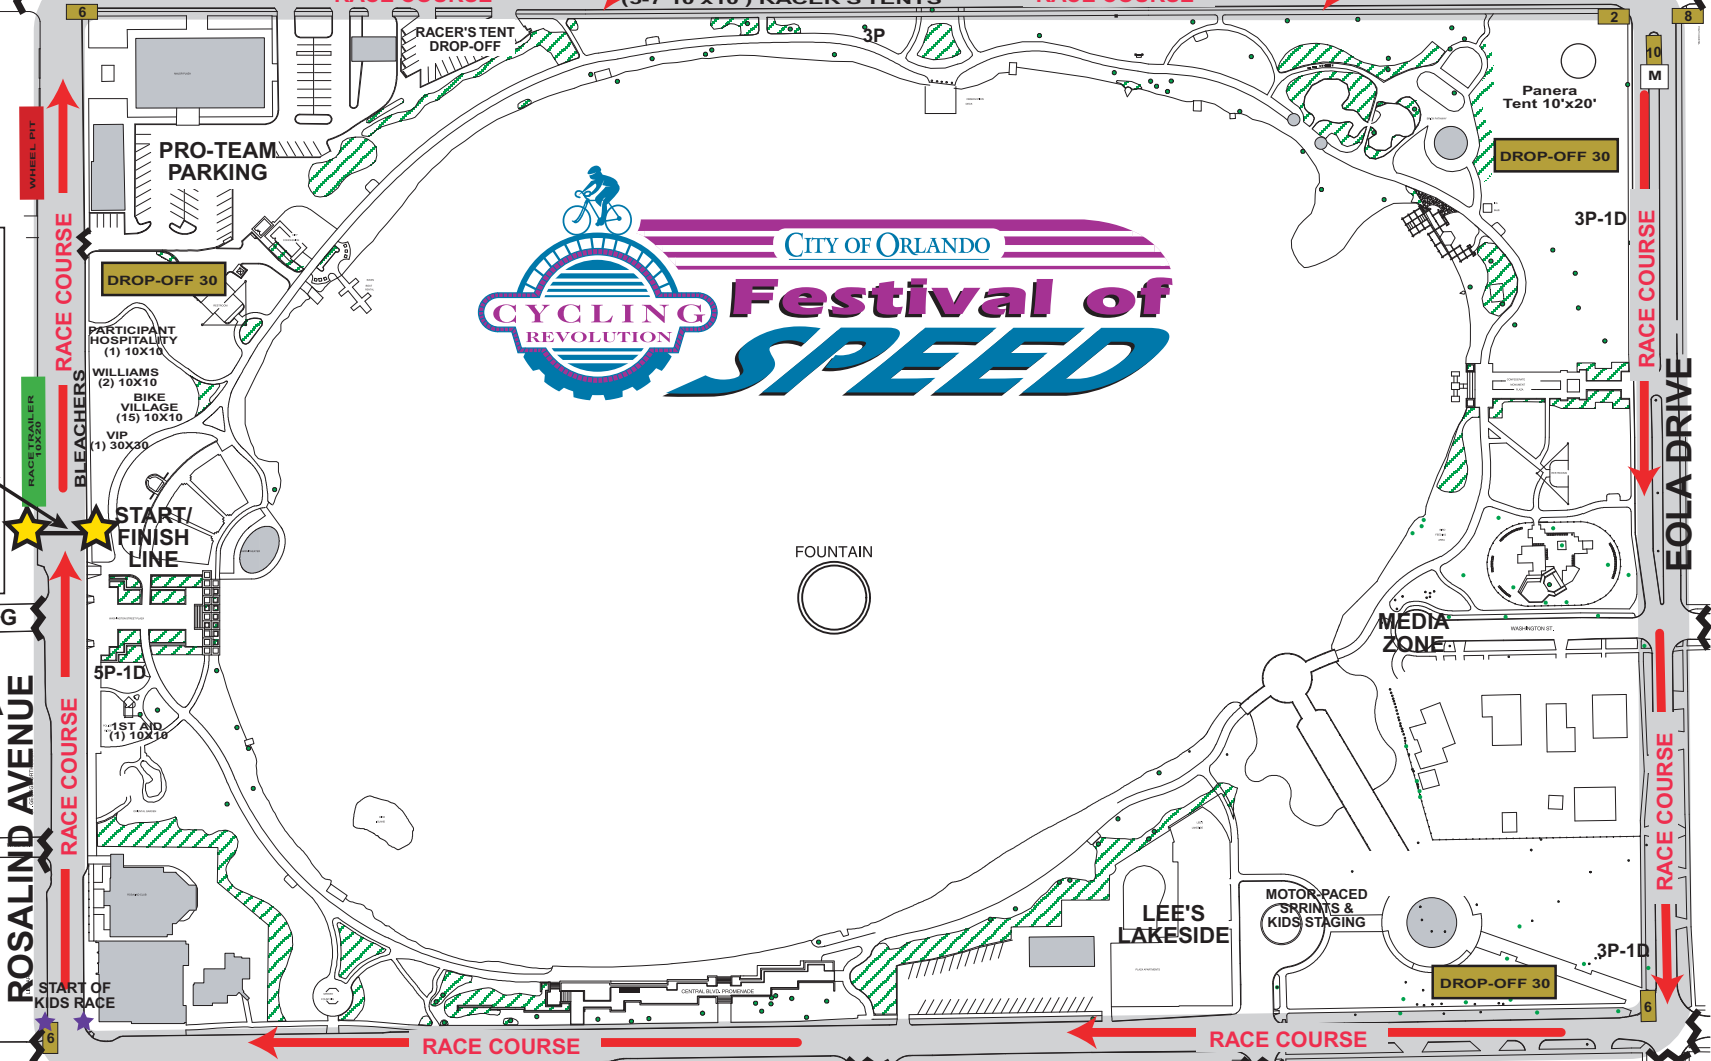

MASTER MAP

ROBINSON STREET

KEY	
	HAY BAILS
	BARRICADES
	MEDIA SPOT

EOLA PARK CENTRE GARAGE \$5 PARKING

Available Parking Day Bldg.

Robinson closed to Summerlin

RACE COURSE (5-7 10'x10') RACER'S TENTS RACE COURSE

SHERATON VIP AREA & REGISTRATION

START/FINISH LINE

MEDIA ZONE

LEE'S LAKESIDE

MOTOR-PACED SPRINTS & KIDS STAGING

DROP-OFF 30

CENTRAL BOULEVARD

LEE'S LAKESIDE PARKING ONLY

RAMPY EOLA PARK CENTRE PARKING AREA

ROSALIND AVENUE

EOLA DRIVE